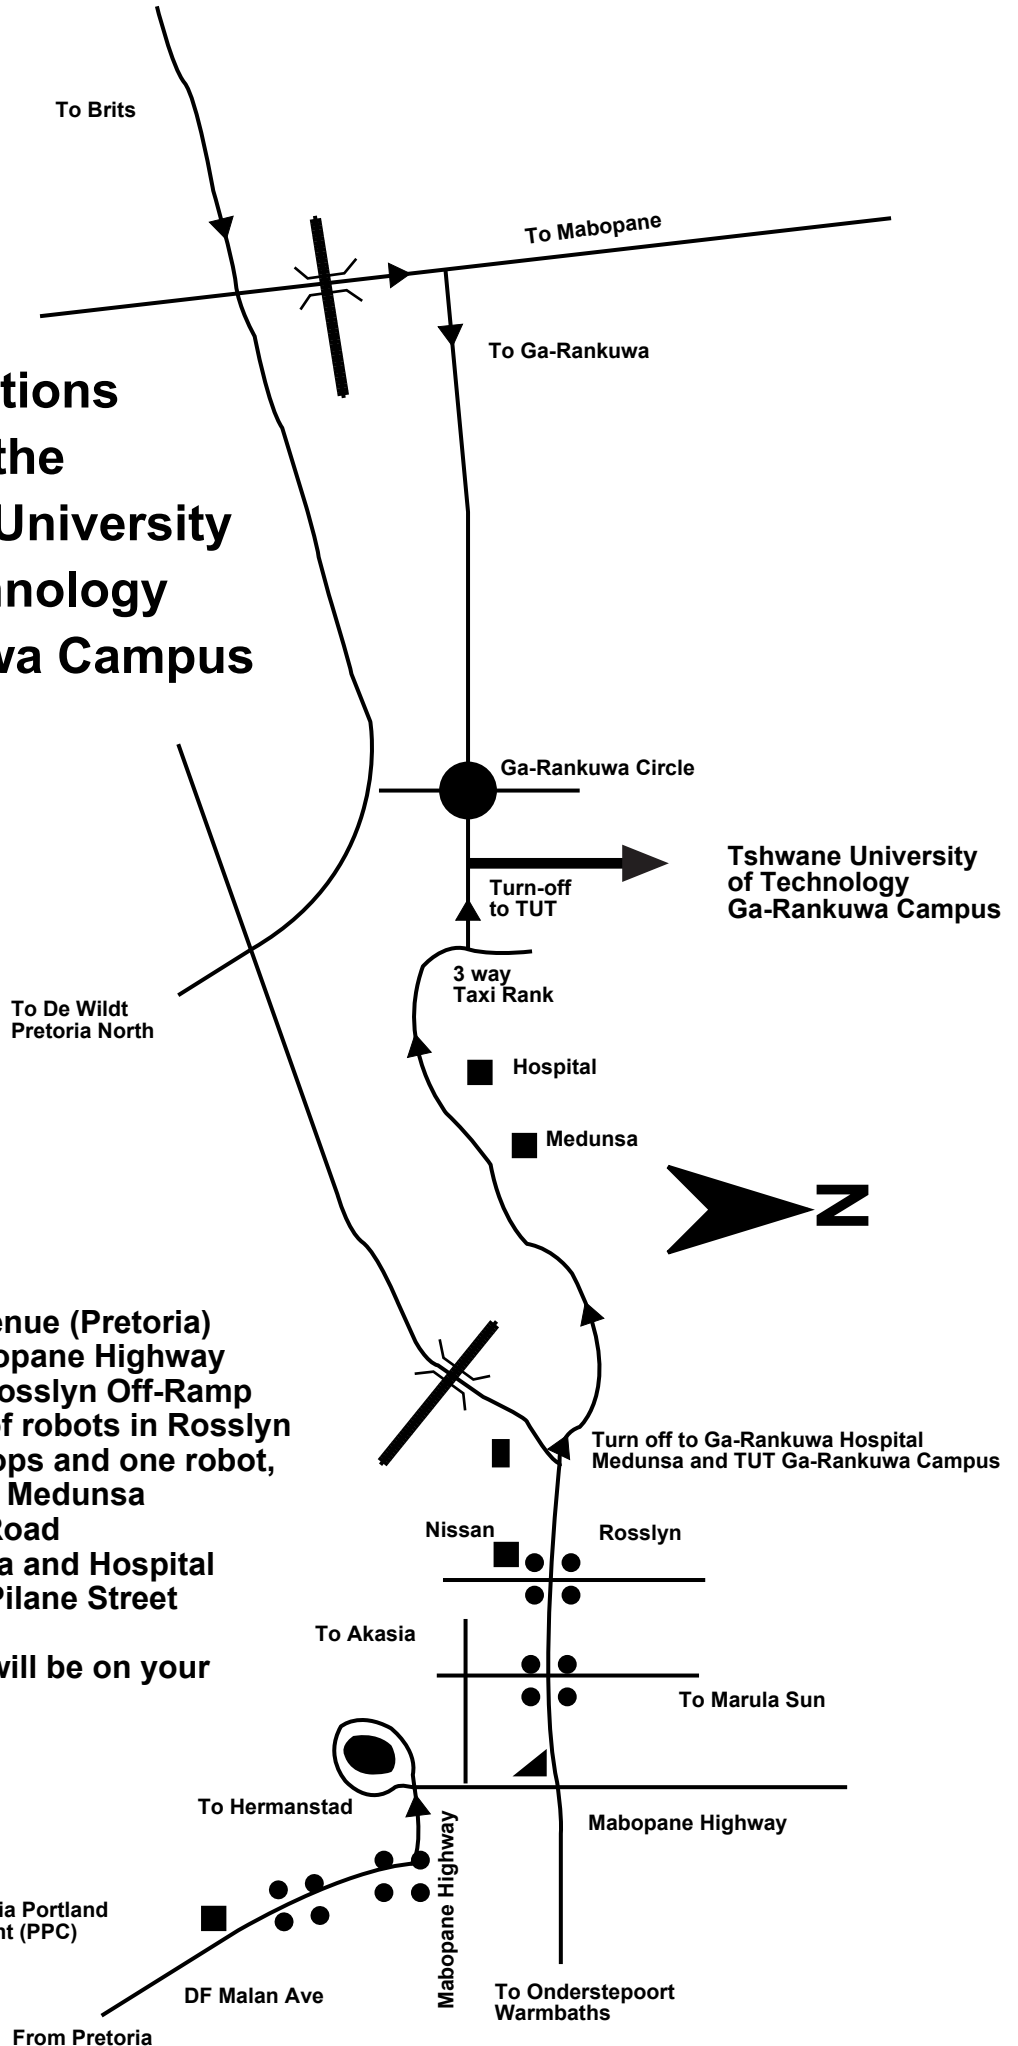

# Directions to the Tshwane University of Technology Ga-Rankuwa Campus

- Take DF Malan Avenue (Pretoria)
- Turn Left into Mabopane Highway
- Turn left into the Rosslyn Off-Ramp
- Pass the only set of robots in Rosslyn
- Pass one 4-way stops and one robot, then turn right into Medunsa and Ga-Rankuwa Road
- Drive past Medunsa and Hospital then turn left into Pilane Street at the 3-way stop
- TUT Ga-Rankuwa will be on your right-hand side